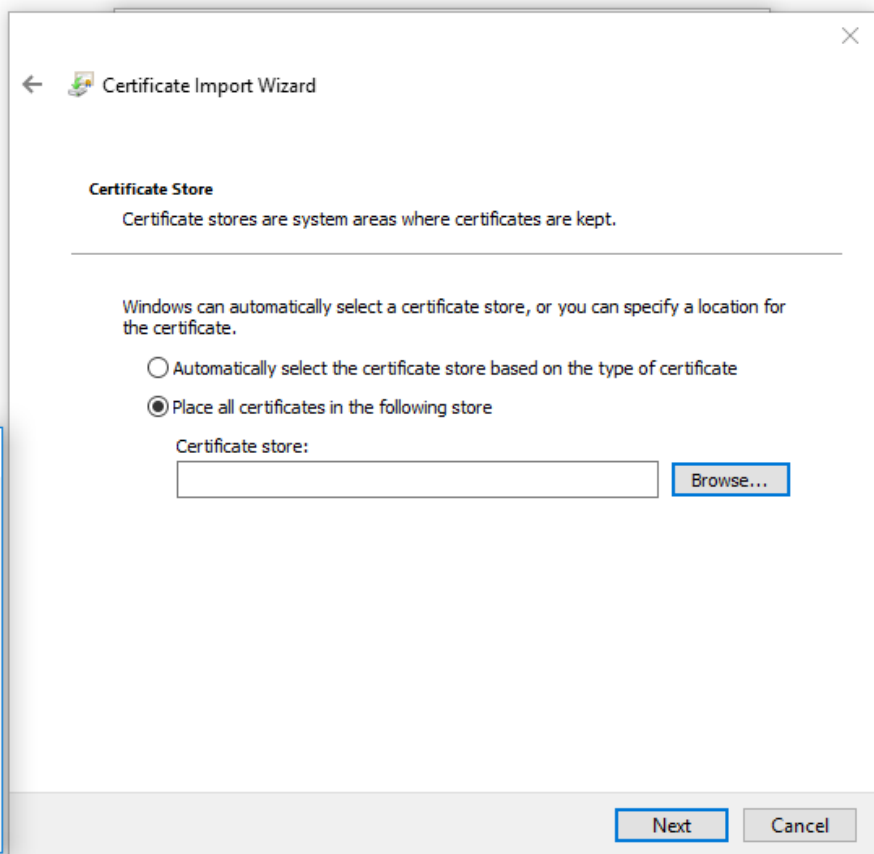

3. După deschiderea folderului găsim cele 5 certificate care trebuie instalate astfel:

Dublu click pe certdigital-publicg3.cer și Instal Certificate...

Name	Date modified	Type	Size
certdigital-publicg3.cer	8/17/2017 12:24 PM	Security Certificate	2 KB
certdigital-qualifiedg3.cer	8/17/2017 12:24 PM	Security Certificate	2 KB
certdigital-rootg3.cer	8/17/2017 12:25 PM	Security Certificate	2 KB
certdigital-tsag3.cer	8/17/2017 12:25 PM	Security Certificate	2 KB
certdigital-webg3.cer	8/17/2017 12:25 PM	Security Certificate	2 KB
certmgrs.exe	9/23/2005 8:56 AM	Application	58 KB
setup.bat	8/17/2017 12:22 PM	Windows Batch File	1 KB

Se alege Curent User și Next

Bifam Place all certificates in the folder following store=>Intermediate Certification Authorities=>Ok

Certificate	2 KB
Certificate	2 KB
Certificate	2 KB
Certificate	2 KB
Certificate	2 KB
tion	58 KB
vs Batch File	1 KB