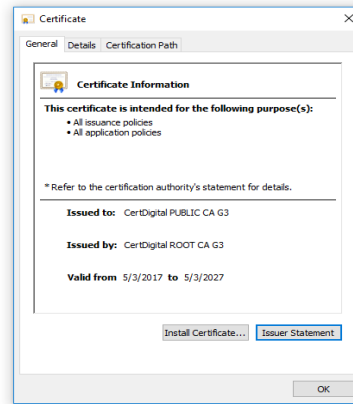

The right sidebar contains a 'Suport' section with links for: Download, Instrucțiuni, Întrebări frecvente, Lista certificatelor emise Cert Digital G2, Lista certificatelor emise Cert Digital V1, Lista certificatelor revocate, Revocarea unui certificat calificat, Produse (Semnatura electronica - pachetul Cert Digital, Certificat digital calificat, Marcare temporală), and Utile.

Name	Date modified	Type	Size
CertDigital Certificates Installer G3	11/25/2016 2:03 PM	File folder	
CertDigitalCertificatesInstallerG3.zip	6/20/2019 5:16 PM	WinRAR ZIP archive	32 KB

The 'CertDigital Certificates Installer G3' folder is selected, and its contents are visible in the main pane.

3. După deschiderea folderului găsim cele 5 certificate care trebuie instalate astfel:

Dublu click pe certdigital-publicg3.cer și Instal Certificate...

Name	Date modified	Type	Size
certdigital-publicg3.cer	8/17/2017 12:24 PM	Security Certificate	2 KB
certdigital-qualifiedg3.cer	8/17/2017 12:24 PM	Security Certificate	2 KB
certdigital-rootg3.cer	8/17/2017 12:25 PM	Security Certificate	2 KB
certdigital-tsag3.cer	8/17/2017 12:25 PM	Security Certificate	2 KB
certdigital-webg3.cer	8/17/2017 12:25 PM	Security Certificate	2 KB
certmgrs.exe	9/23/2005 8:56 AM	Application	58 KB
setup.bat	8/17/2017 12:22 PM	Windows Batch File	1 KB