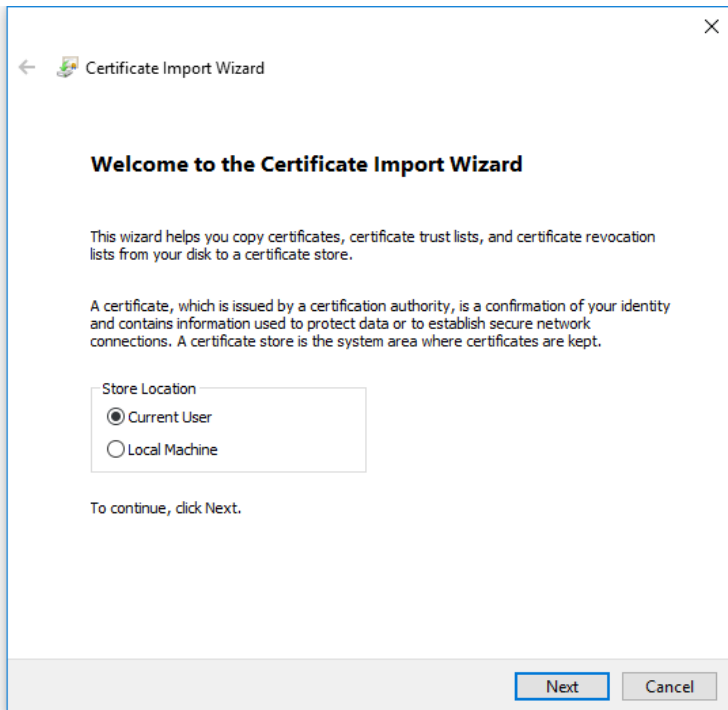

Se alege Curent User și Next