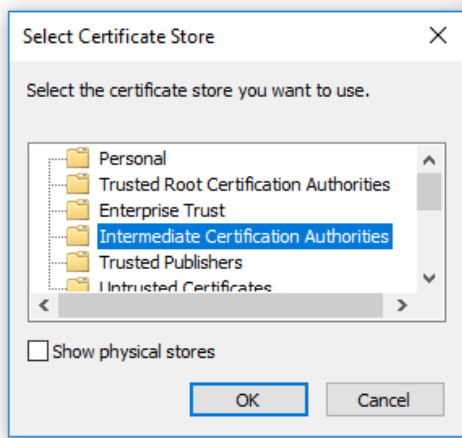

The right sidebar contains a 'Suport' section with links for: Download, Instrucțiuni, Întrebări frecvente, Lista certificatelor emise Cert Digital G2, Lista certificatelor emise Cert Digital V1, Lista certificatelor revocate, Revocarea unui certificat calificat, Produse (Semnatura electronica - pachetul Cert Digital, Certificat digital calificat, Marcare temporală), and Utile.

3. După deschiderea folderului găsim cele 5 certificate care trebuie instalate astfel:

Dublu click pe certdigital-publicg3.cer și Instal Certificate...

Name	Date modified	Type	Size
certdigital-publicg3.cer	8/17/2017 12:24 PM	Security Certificate	2 KB
certdigital-qualifiedg3.cer	8/17/2017 12:24 PM	Security Certificate	2 KB
certdigital-rootg3.cer	8/17/2017 12:25 PM	Security Certificate	2 KB
certdigital-tsag3.cer	8/17/2017 12:25 PM	Security Certificate	2 KB
certdigital-webg3.cer	8/17/2017 12:25 PM	Security Certificate	2 KB
certmgrs.exe	9/23/2005 8:56 AM	Application	58 KB
setup.bat	8/17/2017 12:22 PM	Windows Batch File	1 KB

Se alege Curent User și Next

Bifam Place all certificates in the folder following store=>Intermediate Certification Authorities=>Ok

Certificate	2 KB
Certificate	2 KB
Certificate	2 KB
Certificate	2 KB
Certificate	2 KB
tion	58 KB
vs Batch File	1 KB